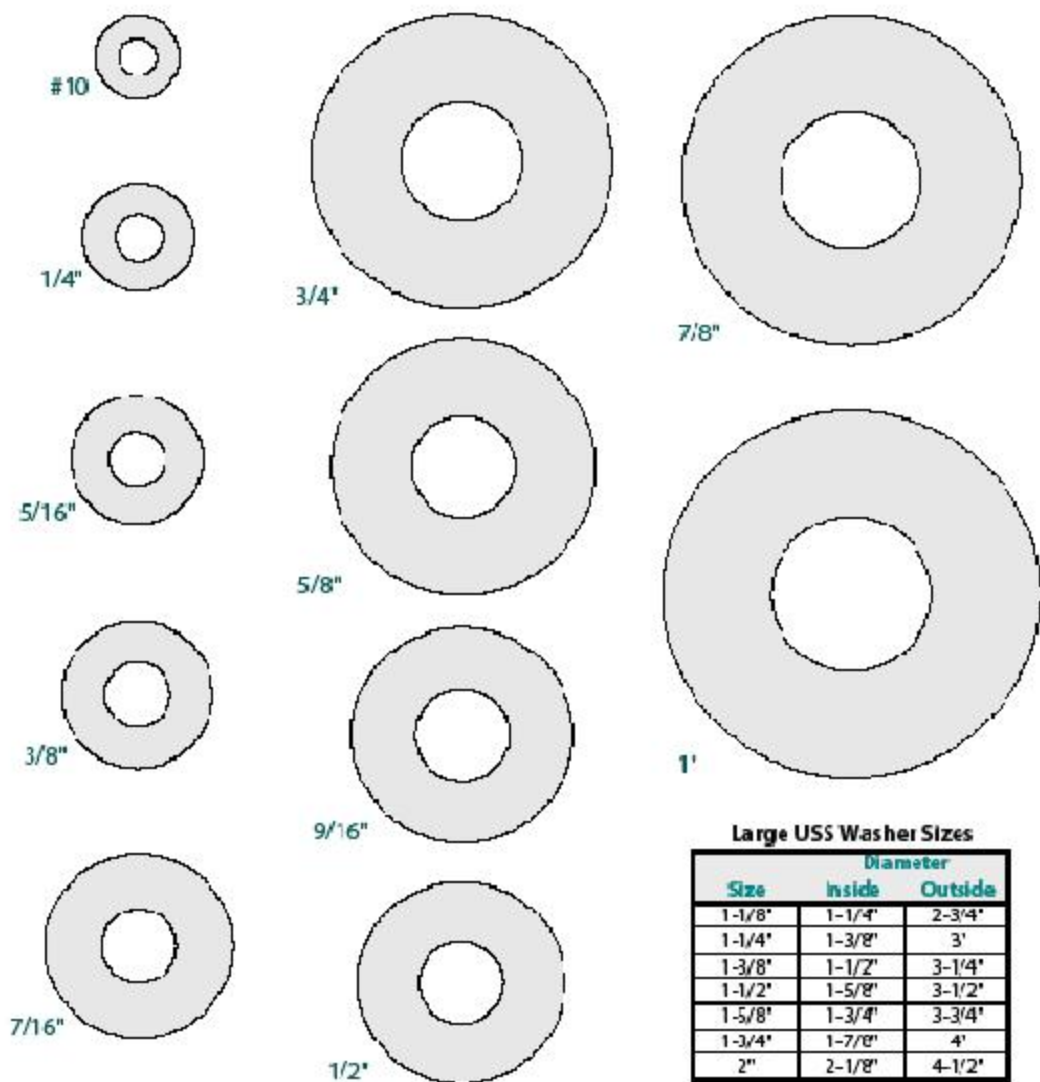

USS Flat Washer Size Chart

0 1 2 3 4 5 6 inches
 Scale Check: After printing, measure ruler above to ensure correct scale