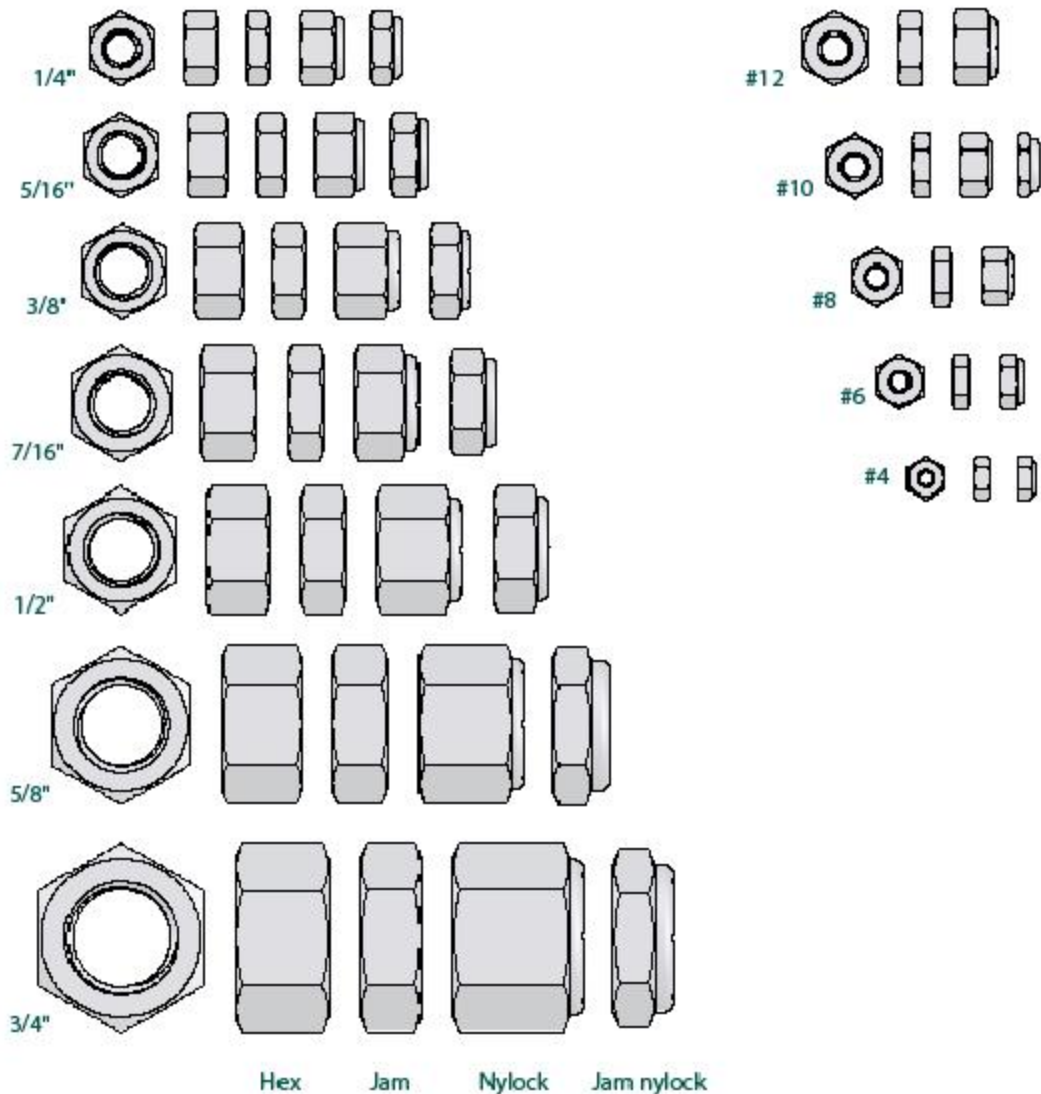

US Nut Size Chart

0 1 2 3 4 5 6 inches

Scale Check: After printing, measure ruler above to ensure correct scale