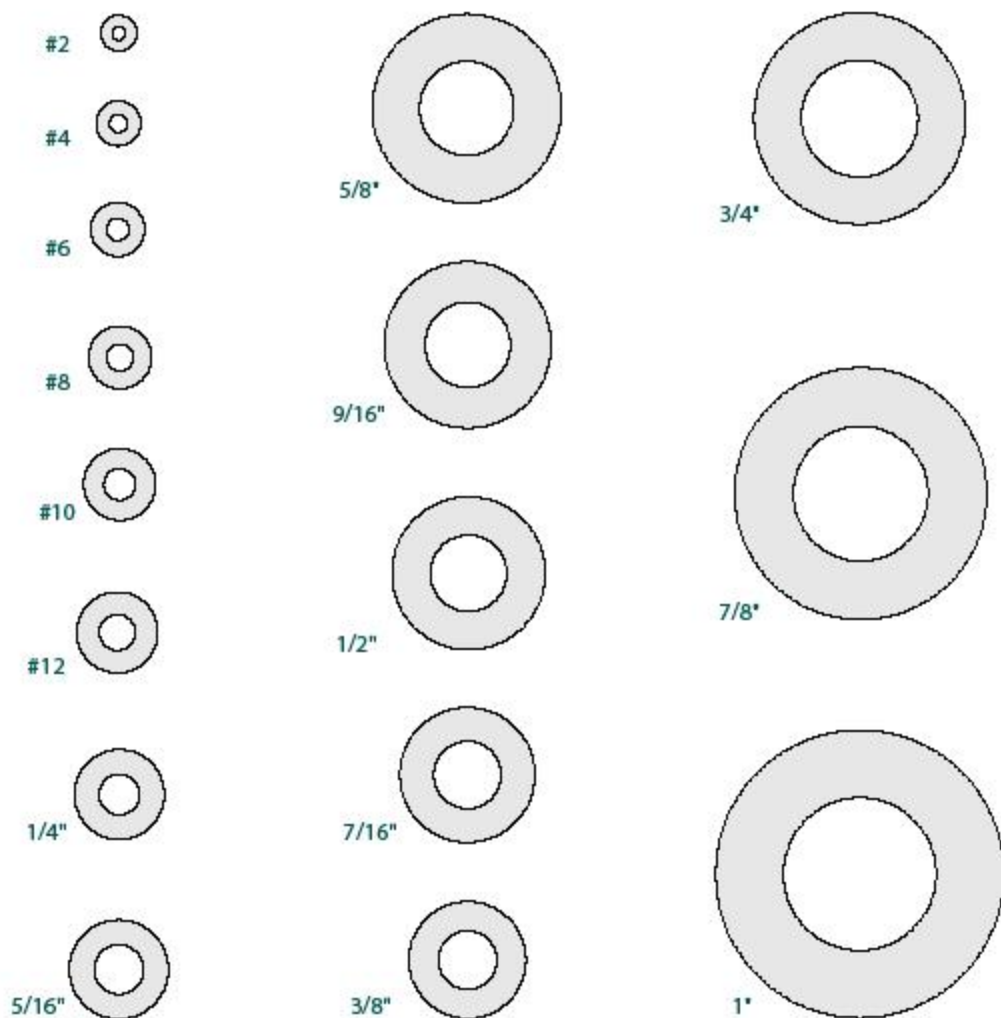

SAE Flat Washer Size Chart

0 | 1 | 2 | 3 | 4 | 5 | 6 inches
Scale Check: After printing, measure ruler above to ensure correct scale